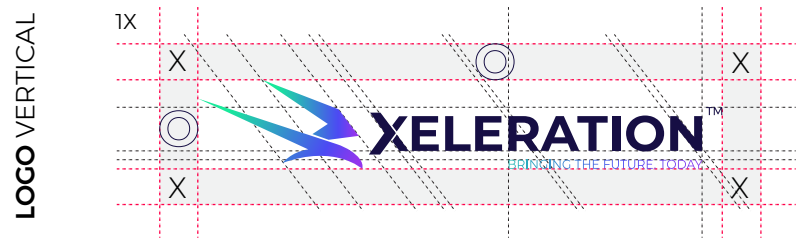

OUR MISSION: ACCELERATE YOUR ACCESS TO THE FUTURE, TODAY..

Logo Concept

XELERATION meaning: Acceleration

+

+

+

FALCON FAST & TARGIT

Progress and Future

SPEED X1 X2 X3 ...

TECNOLOGE AND SHIP COLOURS

Logo

LOGO / Safty Space

ICON / LOGO MARK

MINIMUM SIZE

Logo

LOGO/ Option Black&White